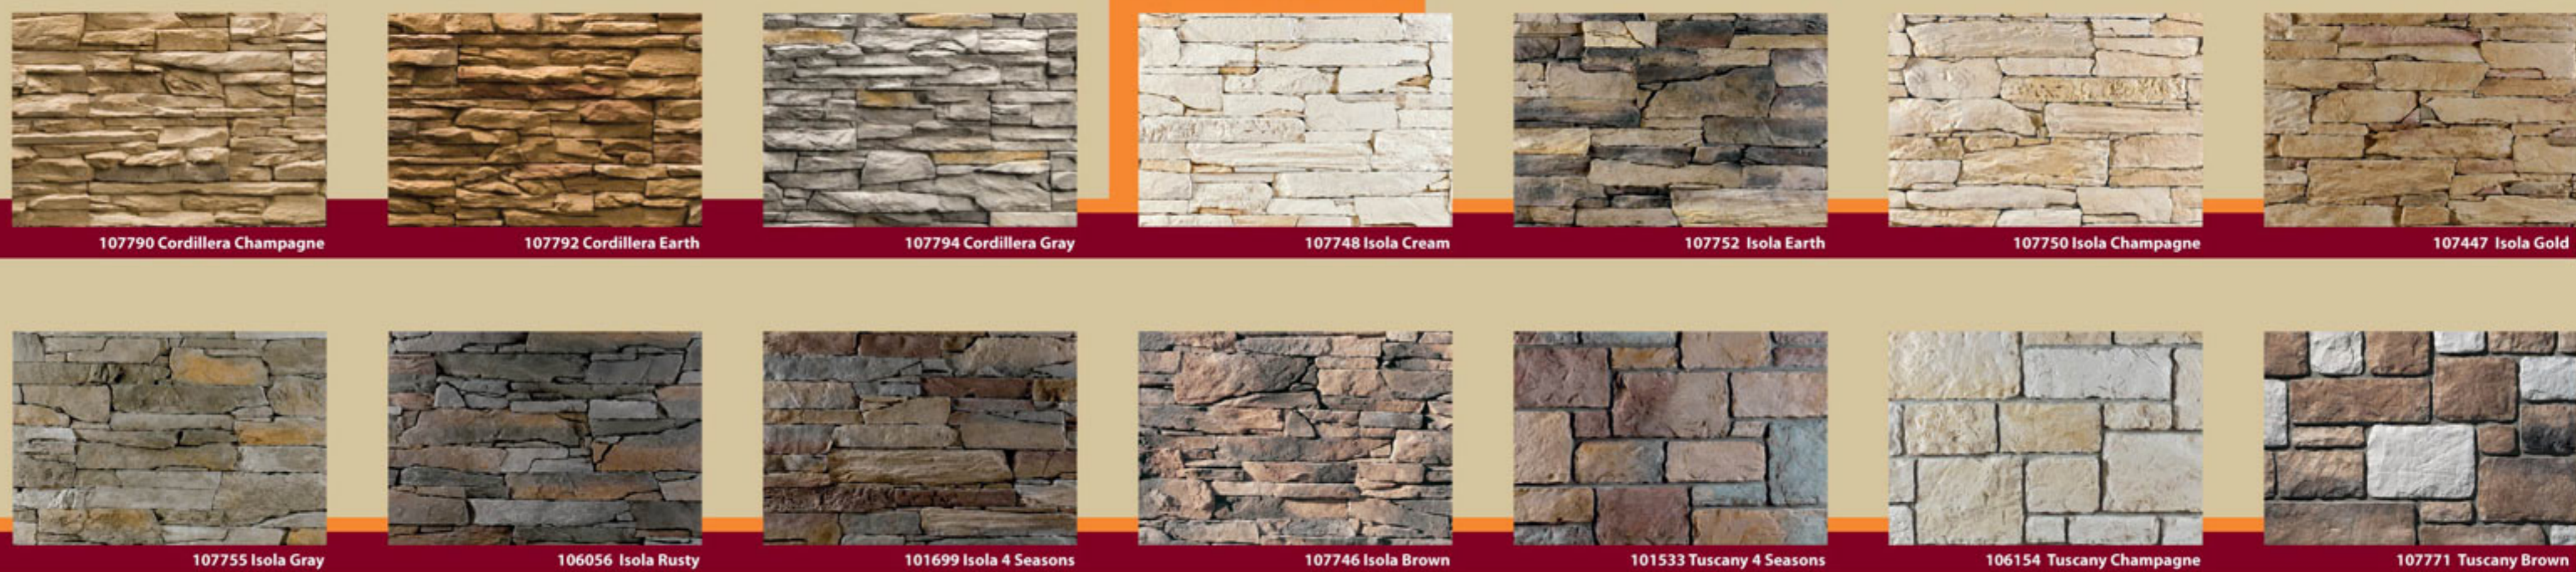

IRREGULAR HANDMADE STONES

107790 Cordillera Champagne 107792 Cordillera Earth 107794 Cordillera Gray 107748 Isola Cream 107752 Isola Earth 107750 Isola Champagne 107447 Isola Gold
107755 Isola Gray 106056 Isola Rusty 101699 Isola 4 Seasons 107746 Isola Brown 101533 Tuscany 4 Seasons 106154 Tuscany Champagne 107771 Tuscany Brown